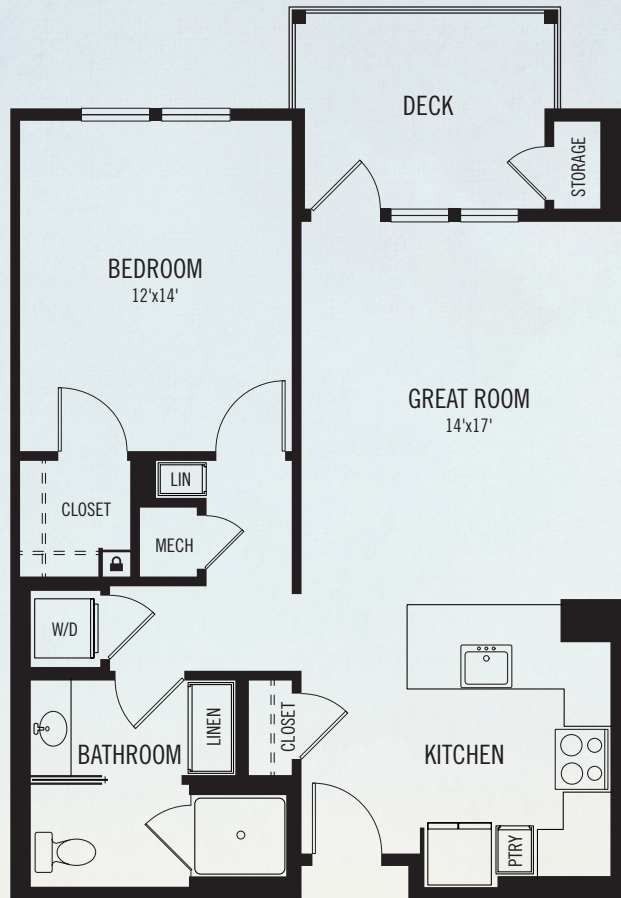

# Maple

1 Bedroom / 1 Bathroom, approx. 845 sq. ft.

Scale: 1/8"

Walnut Creek, CA ~ tel 866-711-0885 ~ HeatherFarm.com

The Glen at Heather Farm reserves the right to change product design, options, prices, and terms without prior notice. Room dimensions shown are approximate. Actual finished dimensions may vary according to location and construction techniques. The Glen at Heather Farm has been authorized by the California Department of Social Services to accept deposits.

6-24  
PIA.0

For detailed individual unit floorplans visit: [heatherfarm.com/futureresidents](http://heatherfarm.com/futureresidents)