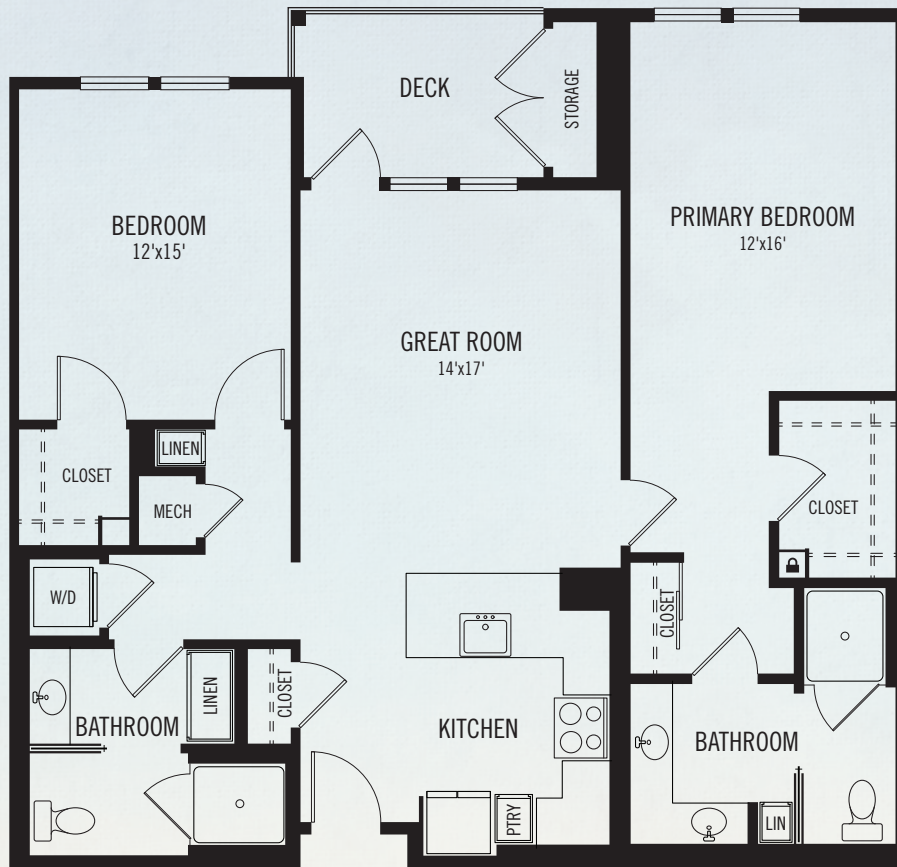

Walnut

2 Bedroom / 2 Bathroom, approx. 1,296 sq. ft.

Scale: 1/8"

Walnut Creek, CA ~ tel 866-711-0885 ~ HeatherFarm.com

The Glen at Heather Farm reserves the right to change product design, options, prices, and terms without prior notice. Room dimensions shown are approximate. Actual finished dimensions may vary according to location and construction techniques. The Glen at Heather Farm has been authorized by the California Department of Social Services to accept deposits.

6-24
P2A.0

For detailed individual unit floorplans visit: heatherfarm.com/futureresidents